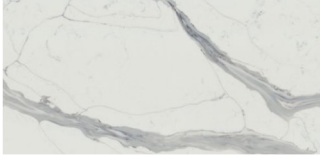

Leading Brands: We can also provide colours from top quartz names such as Silestone, Caesarstone, and CRL, Nilestone & Classic Quartz offering everything from timeless classics to bold contemporary shades.

Alternative Products: Explore Granite, Quartzite, Ceramic, Ultra Compact, Solid Surfaces, Glass and Mirror, premium alternatives offering exceptional quality, versatile design options, and impressive value for every kitchen project.

Nuevo Calacatta River
Price Group 0

Thickness: 20mm & 30mm
Slab Size: 3200mm x 1600mm
Finish: Polished