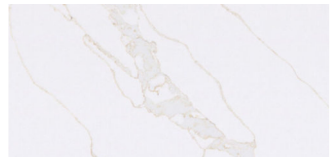

**Nuevo Calacatta Luna**  
Price Group 0

**Thickness:** 20mm & 30mm  
**Slab Size:** 3200mm x 1600mm  
**Finish:** Polished

**Leading Brands:** We can also provide colours from top quartz names such as Silestone, Caesarstone, and CRL, Nilestone & Classic Quartz offering everything from timeless classics to bold contemporary shades.